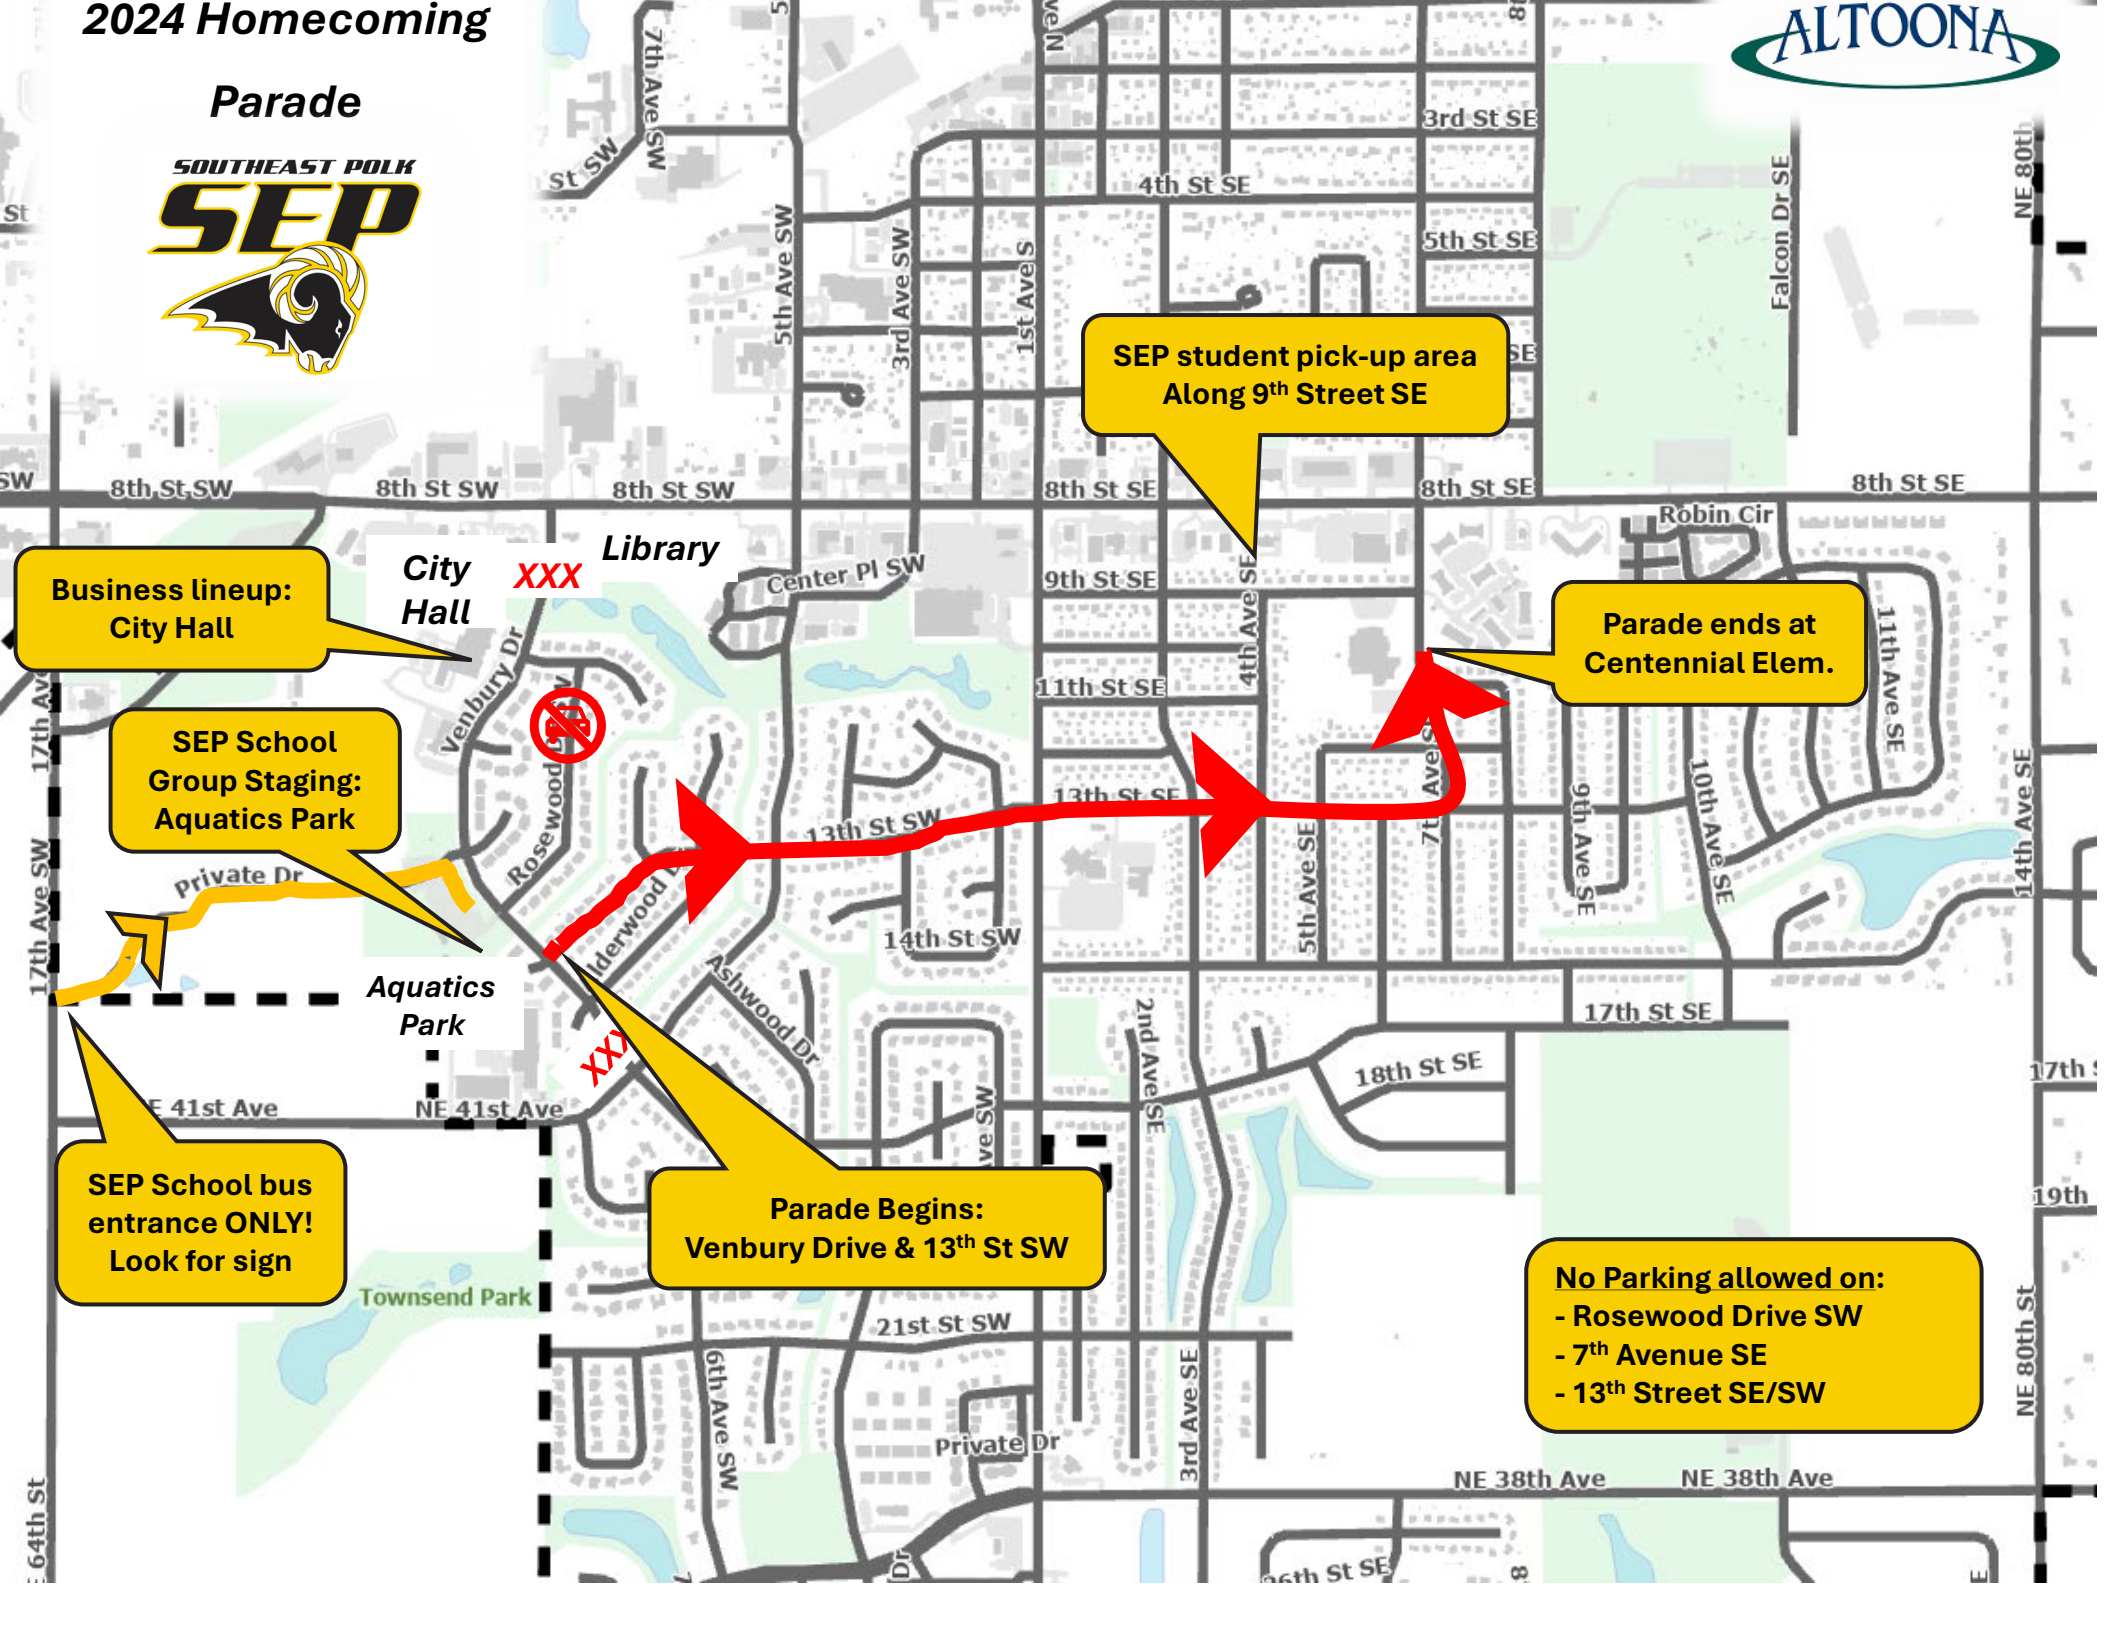

2024 Homecoming

Parade

SEP student pick-up area
Along 9th Street SE

Business lineup:
City Hall

SEP School
Group Staging:
Aquatics Park

Parade ends at
Centennial Elem.

SEP School bus
entrance ONLY!
Look for sign

Parade Begins:
Venbury Drive & 13th St SW

No Parking allowed on:
- Rosewood Drive SW
- 7th Avenue SE
- 13th Street SE/SW